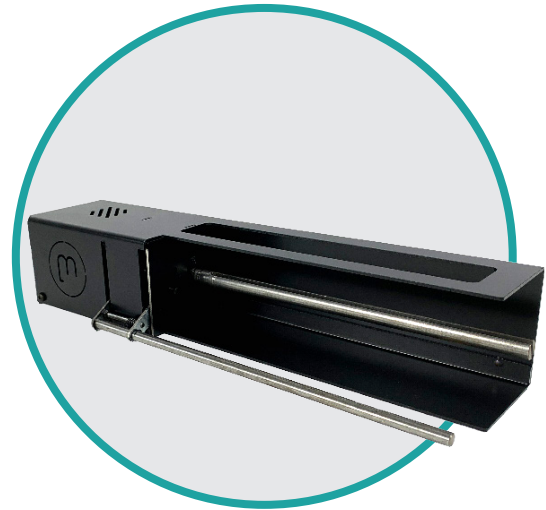

labelmate

THE WORLD'S LEADING MANUFACTURER OF LABEL DISPENSERS, REWINDERS, UNWINDERS & COUNTING SOLUTIONS

PEEL-OFF REWINDER
MC-65-PE

labelmate.com

Peel-Off Rewinder

MC-65-PE

The new MC-65-PE is the purpose build companion for the EPSON COLORWORKS Printers C6XXX with Peel-Off functionality (PE-models). The MC-65-PE is simply placed in front of your printer and will rewind the backing paper from your labels. The workflow is kept safe and clean.

- ✓ Large capacity: rewind up to 50 m backing paper
- ✓ Supports back-feed process from your Epson Colorworks Printer
- ✓ Easy accessible to remove the waste backing paper roll in seconds

NEW MC-65-PE

P/N	MODEL	DESCRIPTION	MAX LABEL WIDTH
LMR051	MC-65-PE	Peel-off Rewinder for backing paper	220 mm

SPECIFICATIONS:

- Weight of the machine: 2,6KG
- Max. Label Roll Diam: 75 mm
- Dimensions W x D x H: 41,44 x 11 x 8 cm

GENERAL

- Power Supply: input 100-240V- 50-60Hz, Output 15V DC
- Limited Warranty of 5 Years, 1 Year on the Power Supply